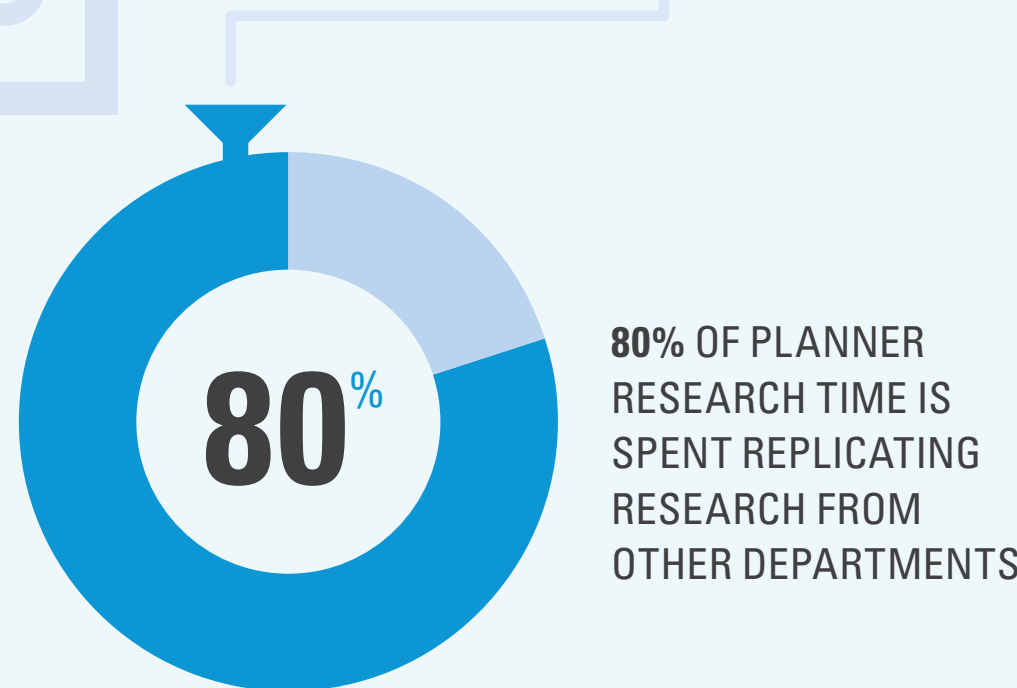

MORE BEER, FASTER

keeping up with demand

With the increase of interest and variations in beer consumption and production, breweries are seeking innovative ways to efficiently meet customer demand.

Among brewery planners, there is a trend towards transparency and immediate availability of information to facilitate more responsive production planning.

HOW MUCH TIME DOES YOUR BREWERY WASTE IN A WEEK?

Breweries who have implemented advanced manufacturing techniques are seeing a 20% increase in profitability.

THERE IS A CLEAR TREND TOWARD FASTER VISIBILITY OF PERFORMANCE METRICS FOR MANUFACTURING OPERATIONS. FOR EXAMPLE:

have the capacity to view performance information in real-time

65% of operations management have the capability to view performance within one day or sooner

How does advanced planning improve the brewing business?

To REALLY have success in process improvement, you should:

Transform data islands into integrated planning systems

Collect, analyze and optimize critical indicators and parameters

Capture tribal knowledge to balance production with demand efficiently

Breweries who have implemented advanced planning and scheduling software have had the greatest impact on

Want to learn more about how large breweries use advanced planning and scheduling software?

Check out the New Belgium Case Study

SEE CASE STUDY

DESIGNED BY: BUSINESS ON MARKET ST.

SHARE

@PLANETTOGETHER
@PLANETTOGETHER
WWW.PLANETTOGETHER.COM
PLANETTOGETHER
PLANET TOGETHER INC.
CALL US: 888.317.8807
planet together
Production Scheduling Software
PLANNING / SCHEDULING / OPTIMIZATION / ANALYTICS