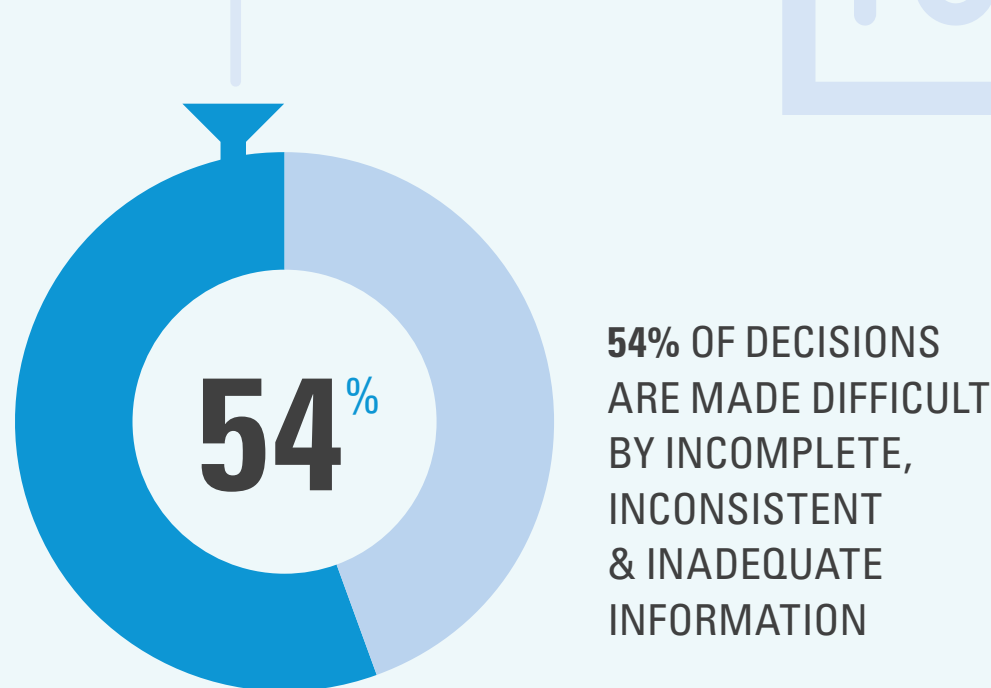

MORE BEER, FASTER

keeping up with demand

With the increase of interest and variations in beer consumption and production, breweries are seeking innovative ways to efficiently meet customer demand.

Among brewery planners, there is a trend towards transparency and immediate availability of information to facilitate more responsive production planning.

HOW MUCH TIME DOES YOUR BREWERY WASTE IN A WEEK?

Breweries who have implemented advanced manufacturing techniques are seeing a 20% increase in profitability.

THERE IS A CLEAR TREND TOWARD FASTER VISIBILITY OF PERFORMANCE METRICS FOR MANUFACTURING OPERATIONS. FOR EXAMPLE:

have the capacity to view performance information in real-time

65% of operations management have the capability to view performance within one day or sooner

How does advanced planning improve the brewing business?

To REALLY have success in process improvement, you should:

Transform data islands into integrated planning systems

Collect, analyze and optimize critical indicators and parameters

Capture tribal knowledge to balance production with demand efficiently

Breweries who have implemented advanced planning and scheduling software have had the greatest impact on

Want to learn more about how large breweries use advanced planning and scheduling software?

Check out the New Belgium Case Study

SEE CASE STUDY

DESIGNED BY: BUSINESS ON MARKET ST.

SHARE

@PLANETTOGETHER
@PLANETTOGETHER
WWW.PLANETTOGETHER.COM
PLANETTOGETHER
PLANET TOGETHER INC.
CALL US: 888.317.8807
planet together
Production Scheduling Software
PLANNING / SCHEDULING / OPTIMIZATION / ANALYTICS