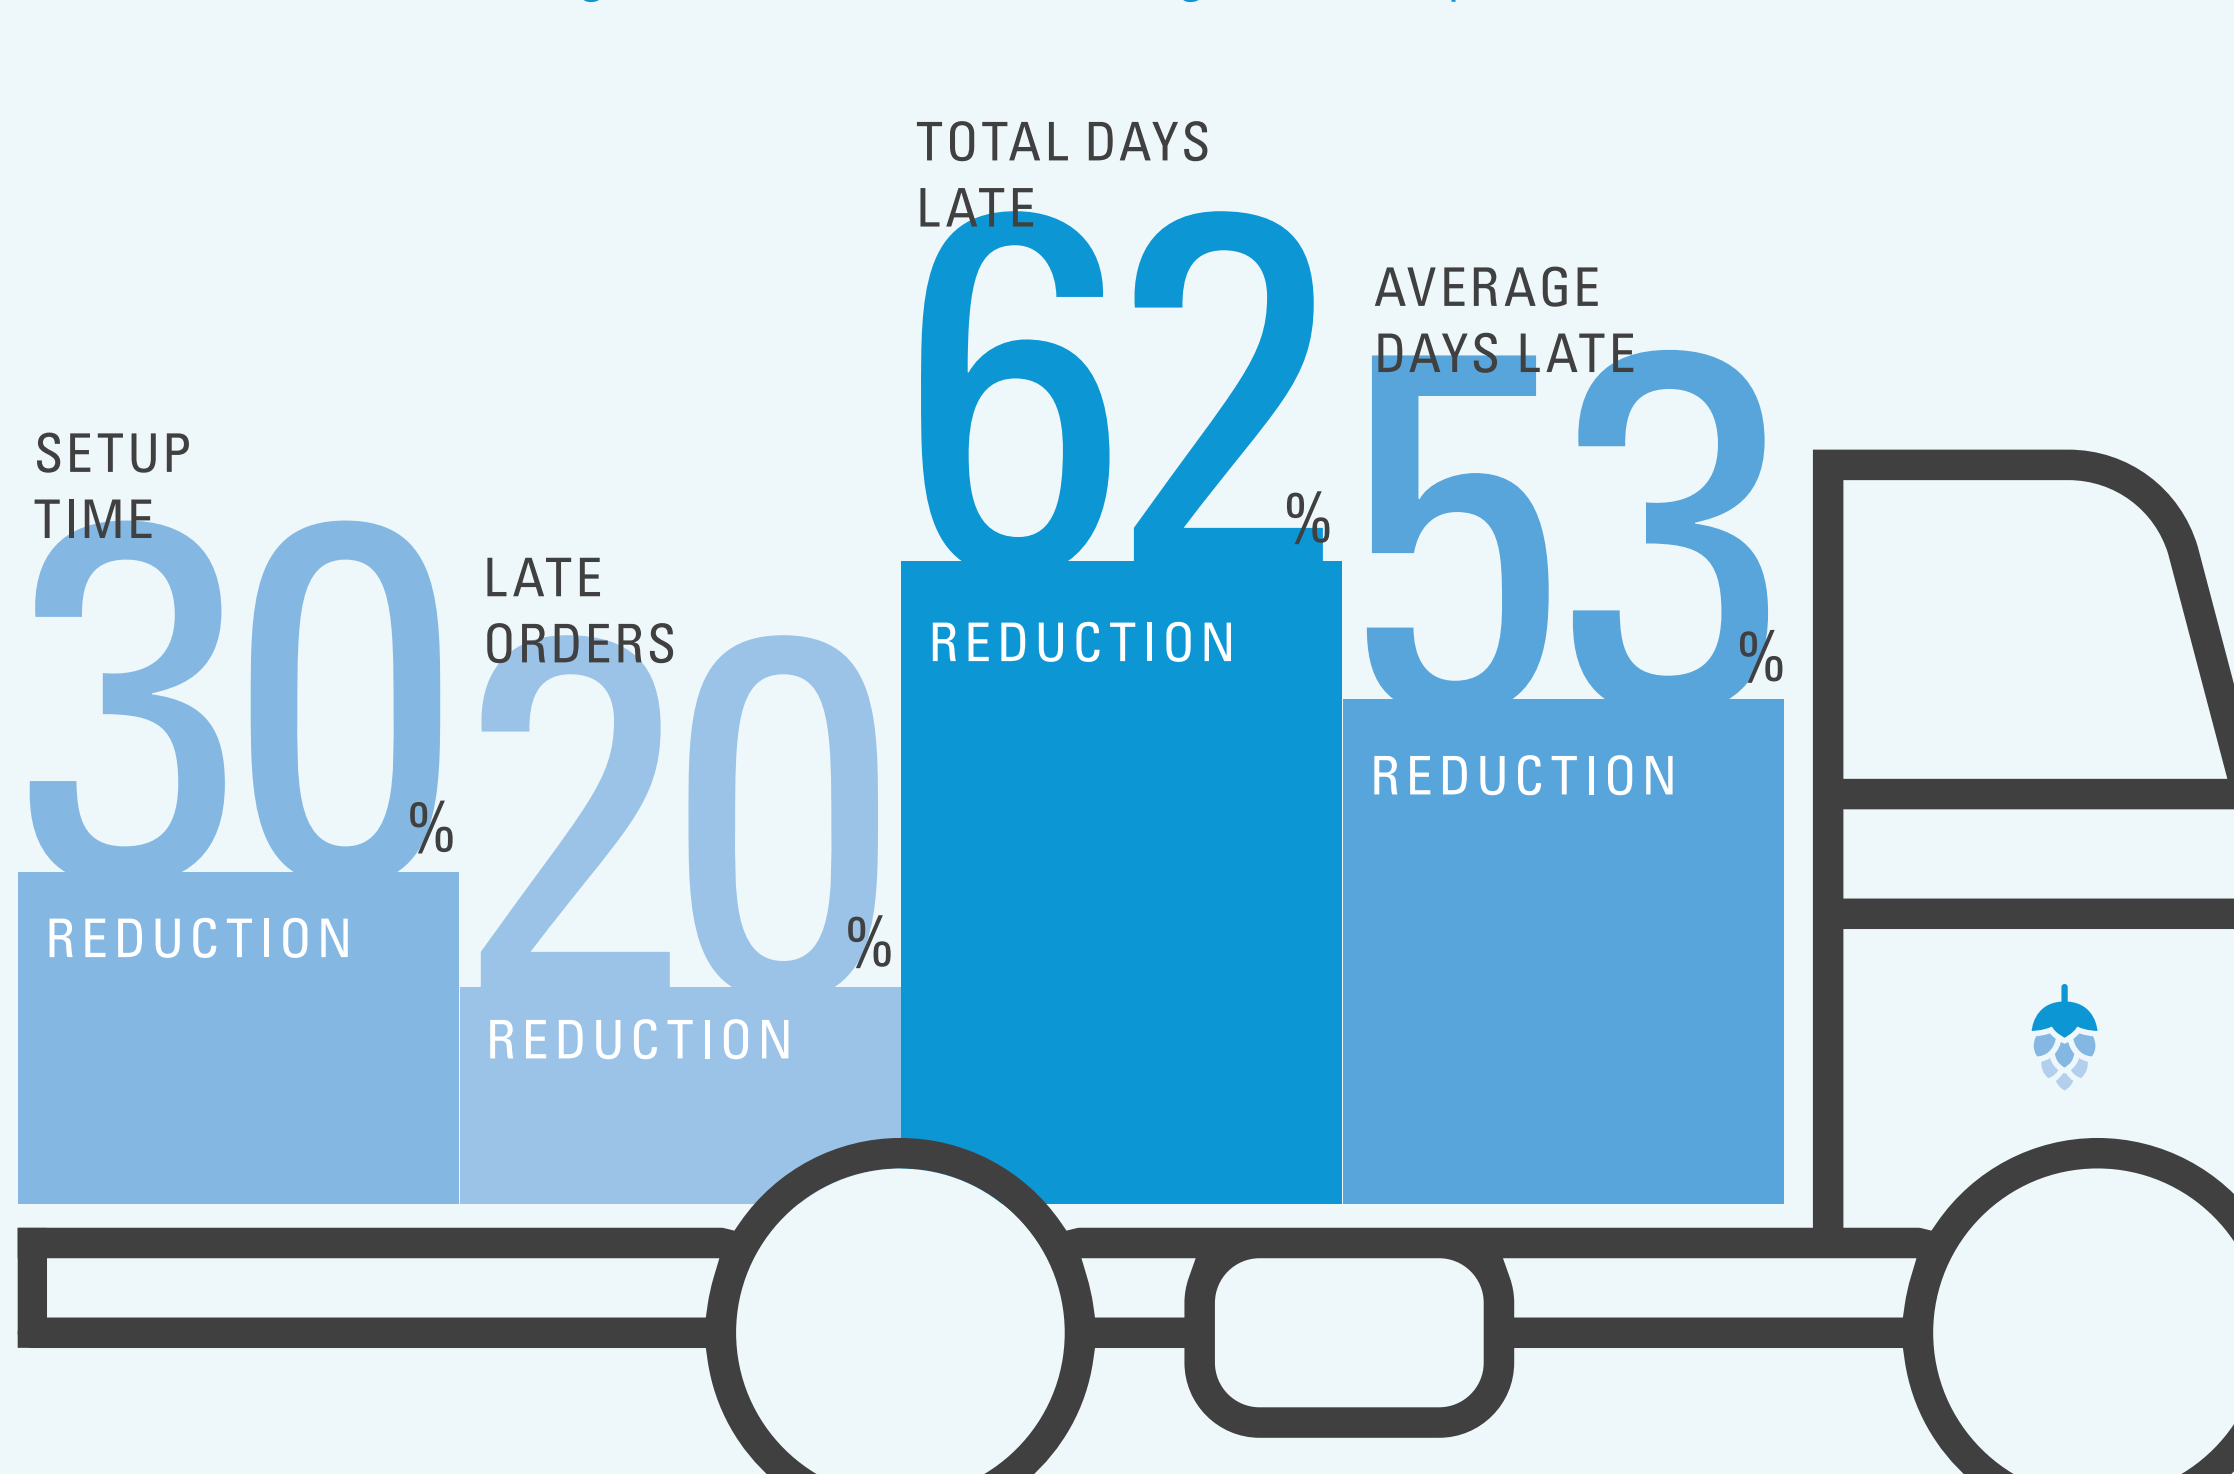

Want to learn more about how large breweries use advanced planning and scheduling software?

Check out the New Belgium Case Study

SEE CASE STUDY

DESIGNED BY: BUSINESS ON MARKET ST.

SHARE

@PLANETTOGETHER
@PLANETTOGETHER
WWW.PLANETTOGETHER.COM
PLANETTOGETHER
PLANET TOGETHER INC.
CALL US: 888.317.8807
planet together
Production Scheduling Software
PLANNING / SCHEDULING / OPTIMIZATION / ANALYTICS